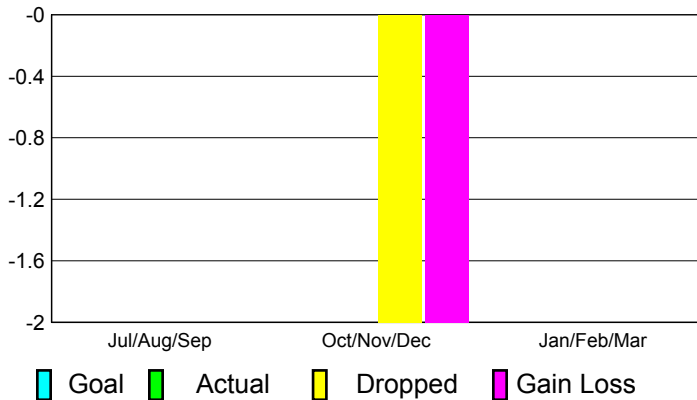

2010-2011 GMT Reports for District (or Undistricted) **District 301 E**

GMT: **Doctor DATUK K NAGARATN**, Location: **PHILIPPINES**

GMT CA: **5**

CLUBS

Club Results
2010-2011

Clubs
2009-2010

Month	New Club Goal	Actual New Clubs	Actual Dropped Clubs	Gain/Loss of Clubs	Gain/Loss of Clubs
Jul/Aug/Sep	0	0	0	0	0
Oct/Nov/Dec	0	0	-2	-2	0
Jan/Feb/Mar	0	0	0	0	1
Totals	0	0	-2	-2	1

Club Results 2010-2011

Goal, New, Dropped, Gain/Loss

Comparison of Club Gain/Loss

Current Year Compared to the Previous Year

YTD Status Quo Clubs 2010-2011

Status Quo Clubs Compared to Status Quo Members

MEMBERSHIP