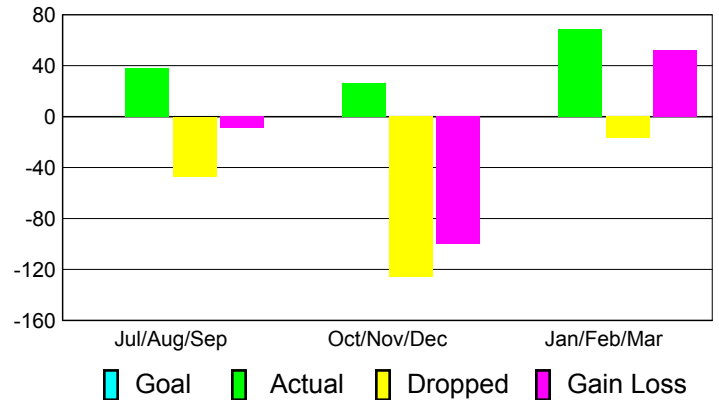

Membership Results 2010-2011

Goal, New, Dropped, Gain/Loss

Comparison of Membership Gain/Loss

Current Year Compared to the Previous Year