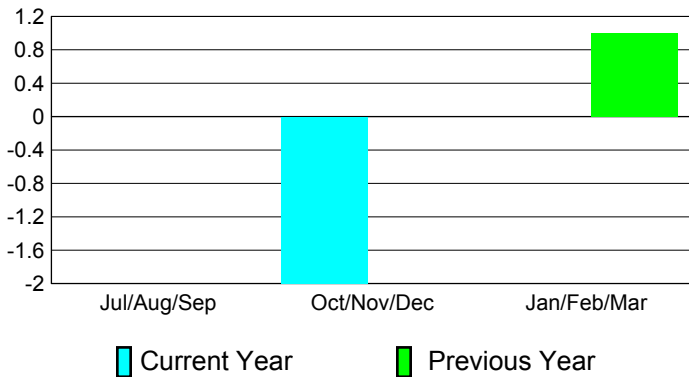

Club Results 2010-2011

Goal, New, Dropped, Gain/Loss

Comparison of Club Gain/Loss

Current Year Compared to the Previous Year

YTD Status Quo Clubs 2010-2011

Status Quo Clubs Compared to Status Quo Members

MEMBERSHIP