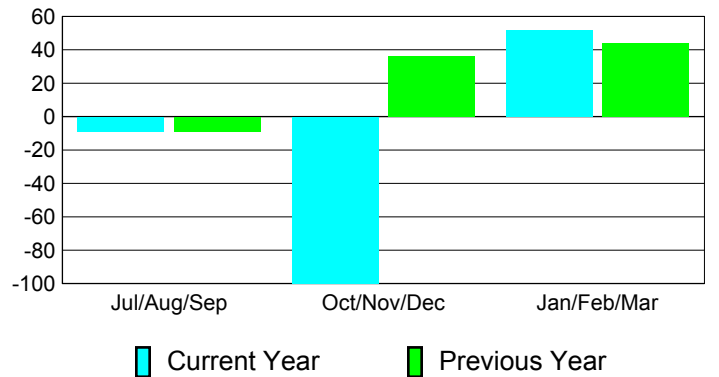

Membership Results
2010-2011

Membership
2009-2010

Month	Net Memb Goal	Actual New Memb	Actual Dropped Memb	Gain/Loss of Memb	Gain/Loss of Memb
Jul/Aug/Sep	0	38	-47	-9	-9
Oct/Nov/Dec	0	26	-126	-100	36
Jan/Feb/Mar	0	69	-17	52	44
Totals	0	133	-190	-57	71

Membership Results 2010-2011

Goal, New, Dropped, Gain/Loss

Comparison of Membership Gain/Loss

Current Year Compared to the Previous Year

Gender Comparison 2010-2011

Jul/Aug/Sep

Oct/Nov/Dec

Jan/Feb/Mar